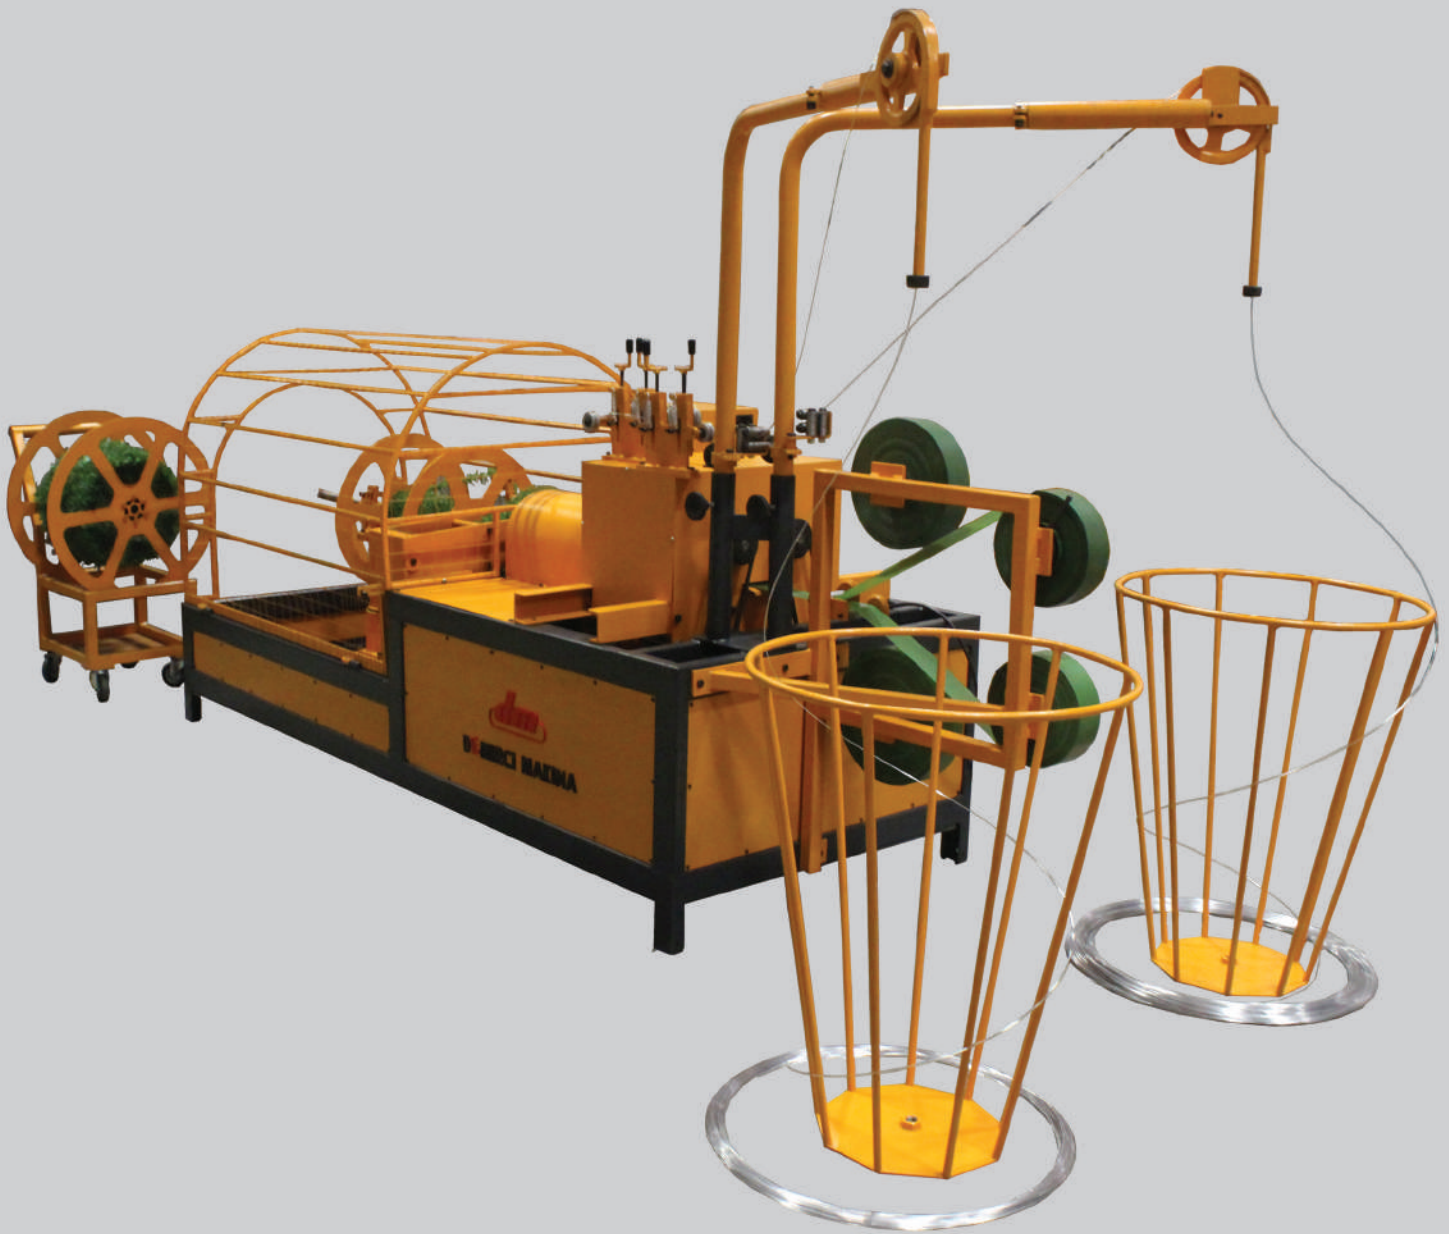

DEMIRCI MAKINA
wire fence machines

Full Automatic Grass Wire Machine

MODEL KDG 1

MODEL KDG 1

Capacity	800 - 900 m/h
Wire Diameter	1.5mm - 2.2mm
Total Power	3 Kw
Electric Current	380V (50 - 60 Hz)
Work Space	12.5m ² (5m x 2.5m)
Warranty	2 Years
Extra Equipments	PVC Roll Cutting Machine
	Wire Cutter
	Wire Roll Reels
	Filled Wire Roll Reel Pallet
	Adjustable PVC Strip Width
	Adjustable Wire Loading Speed
	Safety Sheets with Stoppable Mechanism
	Emergency Stop
	Double PVC Roller System
	Replacement PVC Roller Slots

- DESIGNED FOR HARSH AND CHANGING CONDITIONS
- FIRST CLASS ELECTRICAL EQUIPMENT
- EASY INSTALLATION, EASY TO USE
- MACHINE'S MINIMUM LIFE 20 YEARS

DEMIRCI MAKINA

wire fence machines

Adres : ASO 1.OSB Ahi Evran OSB Mah. Ural Caddesi No: 12
Sincan Ankara Post Code: 06935 Turkey