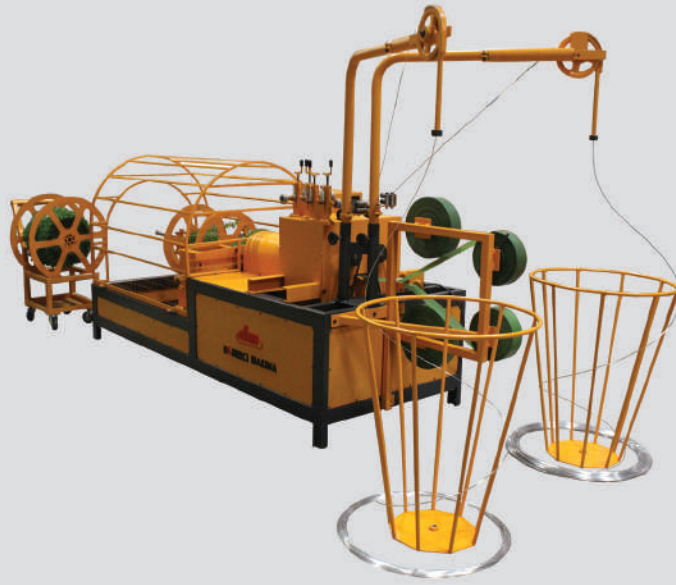

DEMIRCI MAKINA
wire fence machines

Full Automatic Grass Wire Machine

MODEL KDG 1

MODEL KDG 1

Capacity	800 - 900 m/h
Wire Diameter	1.5mm - 2.2mm
Total Power	3 Kw
Electric Current	380V (50 - 60 Hz)
Work Space	12.5m ² (5m x 2.5m)
Warranty	2 Years
Extra Equipments	PVC Roll Cutting Machine
	Wire Cutter
	Wire Roll Reels
	Filled Wire Roll Reel Pallet
	Adjustable PVC Strip Width
	Adjustable Wire Loading Speed
	Safety Sheets with Stoppable Mechanism
	Emergency Stop
	Double PVC Roller System
	Replacement PVC Roller Slots

- DESIGNED FOR HARSH AND CHANGING CONDITIONS
- FIRST CLASS ELECTRICAL EQUIPMENT
- EASY INSTALLATION, EASY TO USE
- MACHINE'S MINIMUM LIFE 20 YEARS

DEMIRCI MAKINA

wire fence machines

Adres : ASO 1.OSB Ahi Evran OSB Mah. Ural Caddesi No: 12
Sincan Ankara Post Code: 06935 Turkey